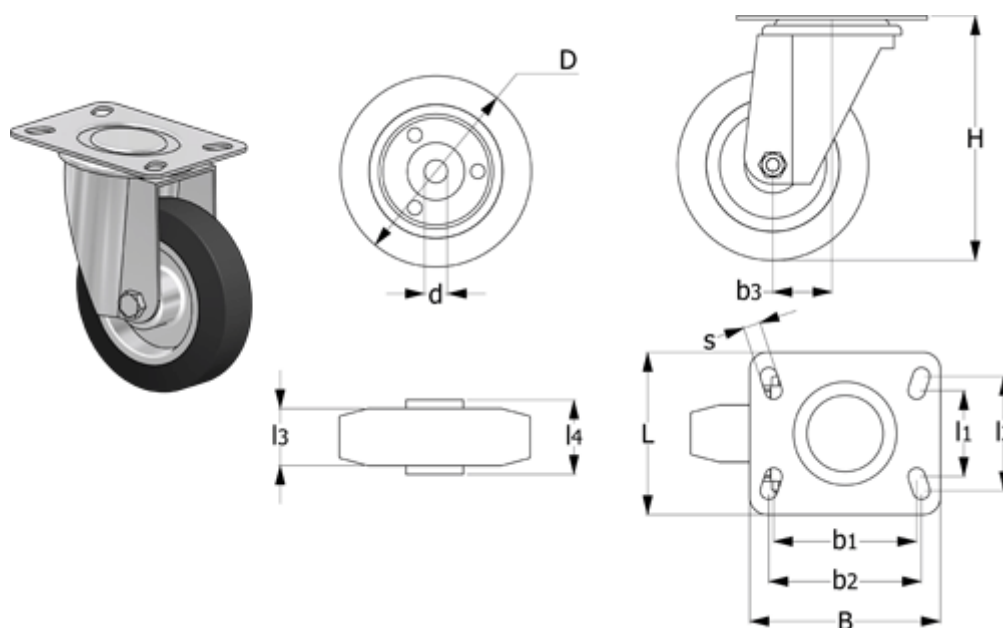

# Data Sheet

Article number: 2314450051

Description: E+G rubber wheel 450051  
RE.E3-080-SBL-N turning plate u/bremse

## Measures

B	= 100	g	= 690	s	= 9
b1	= 75	H	= 107	Type	= RE.E3-080-SBL
b2	= 80	L	= 85		
b3	= 39	l1	= 45		
Code	= 450051	l2	= 60		
D	= 80	l3	= 25		
d	= 12	l4	= 39		
Dynamic load (N)	= 650	Rolling resistance (N)	= 600		